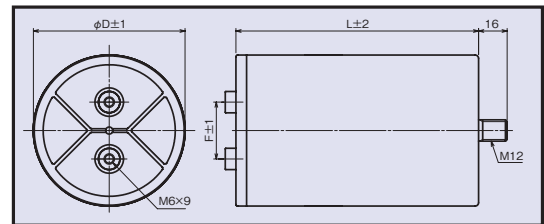

尺寸图 / DIMENSIONS (mm)

- 也在生产电容和额定电压不同的塑胶薄膜电容器。详情请咨询我们。  
Different capacitance and rated voltage item is available. For details, please consult our sales offices.
- 有关固定螺栓用螺母及垫圈，请参照铝电解电容器螺栓端子的项目。  
Please refer to screw terminal aluminum electrolytic capacitors section for nut and washer of stud mounting.